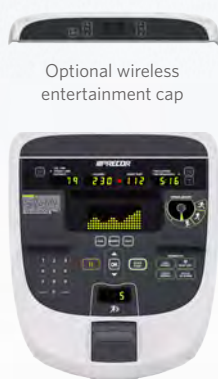

PRODUCT SPECIFICATIONS

Dimensions (L x W x H): 47 x 32 x 69 inches / 119 x 81 x 175 centimeters
Product Height with PVS: 85 in / 208 cm
Weight: 250 lbs / 113 kg
Power: Self-powered

Total Workouts: 14
Step Height: 4 - 13 inches / 10 - 33 centimeters
Step Rate: 30 - 180 steps/min; 31 levels
Language Selection: English, French, Dutch, German, Italian, Russian, Spanish

Network Capabilities: Optional - Preva™ network capable
FitLinxx compatible
C-SAFE enabled

Entertainment: Optional - 15" Personal Viewing System (PVS)
Optional - Wireless entertainment cap

Accessories: Accessories holder
Reading rack
Optional - Cable management

Warranty: Frame - 7 years
Parts (Mechanical & Electronic) - 2 years
Wear Items - 1 year
Labor - 1 year

Optional wireless entertainment cap

P30 Console